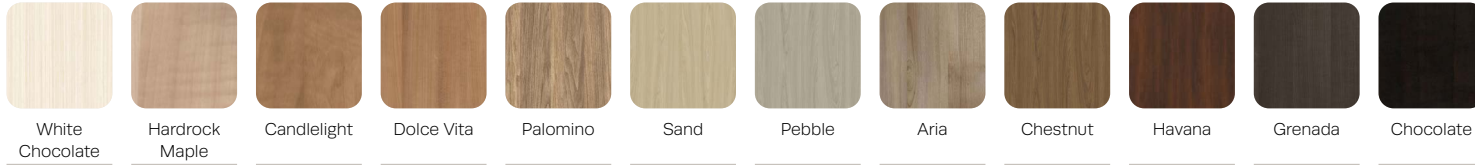

DRT-30D-20-H-S
Drum Table
W 30 H 20

DRT-36D-16-H-S
Drum Table
W 36 H 16

DRT-36D-20-H-S
Drum Table
W 36 H 20

DRT-42D-16-H-S
Drum Table
W 42 H 16

LAMINATE FINISHES –

METAL FINISHES –

CORIAN® SOLID SURFACE FINISHES –